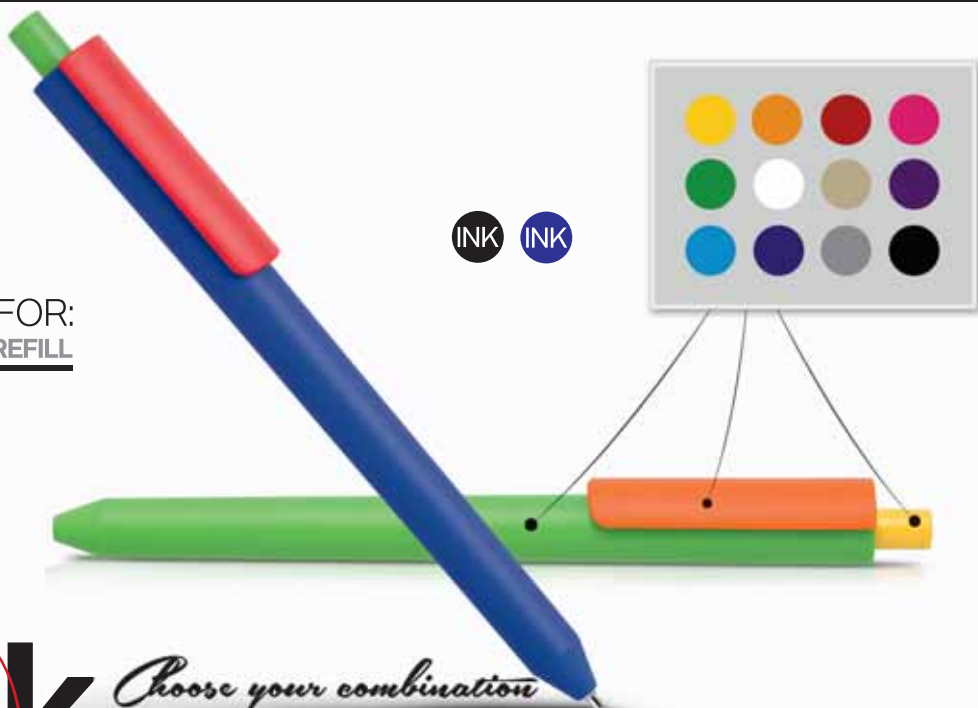

10.119.20

Pretec

SWISS MADE

3456
combinations

CHOOSE THE COLOR FOR:
PUSHER × **CLIP** × **PEN BODY** × **REFILL**

*for orders over 3000 pcs,
you can make your own design
by choosing desired color of
the clip, pusher and pen body
we offer writing system blue or black ink,
for customised pen configurations.*