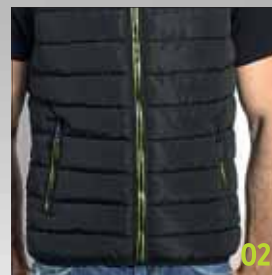

Maverick

New

MAVERICK 57.043.10

ZIMSKI PRSLUK SA KAPULJAČOM štepani, sa laganim punjenjem, visoka kragna, dva džepa sa rajšferšlusom napred i jedan unutra, elastični paspuli oko ramena i na dnu, metalni rajšferšlusi, dekorativni rajšferšlus oko kapuljače Veličine: S, M, L, XL, XXL, 3XL Sastav: lice - 100% poliester, postava - 100% poliester Preporučena štampa: preslikač, vez

36.00€

	S	M	L	XL	XXL	3XL
A/B	55/63,5	57/65	60/67	63/69	66/71	69/73